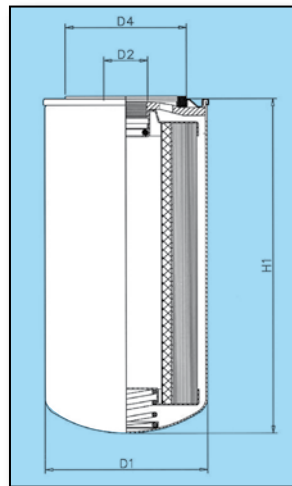

OIL SEPARATOR

TYPE 5

OIL FILTERS