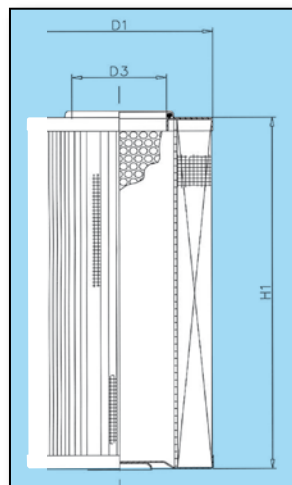

OIL SEPARATOR

OIL FILTERS

TYPE 7