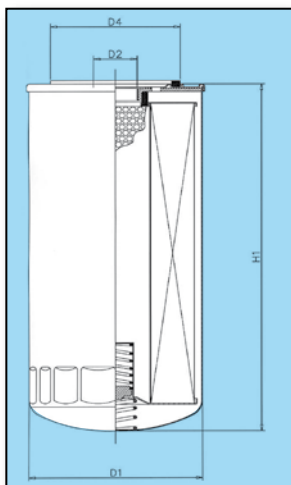

OIL FILTERS

TYPE 6