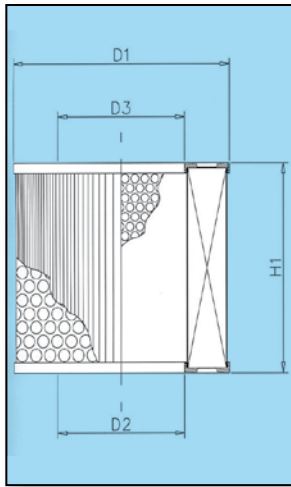

AIR FILTER

TYPE 1